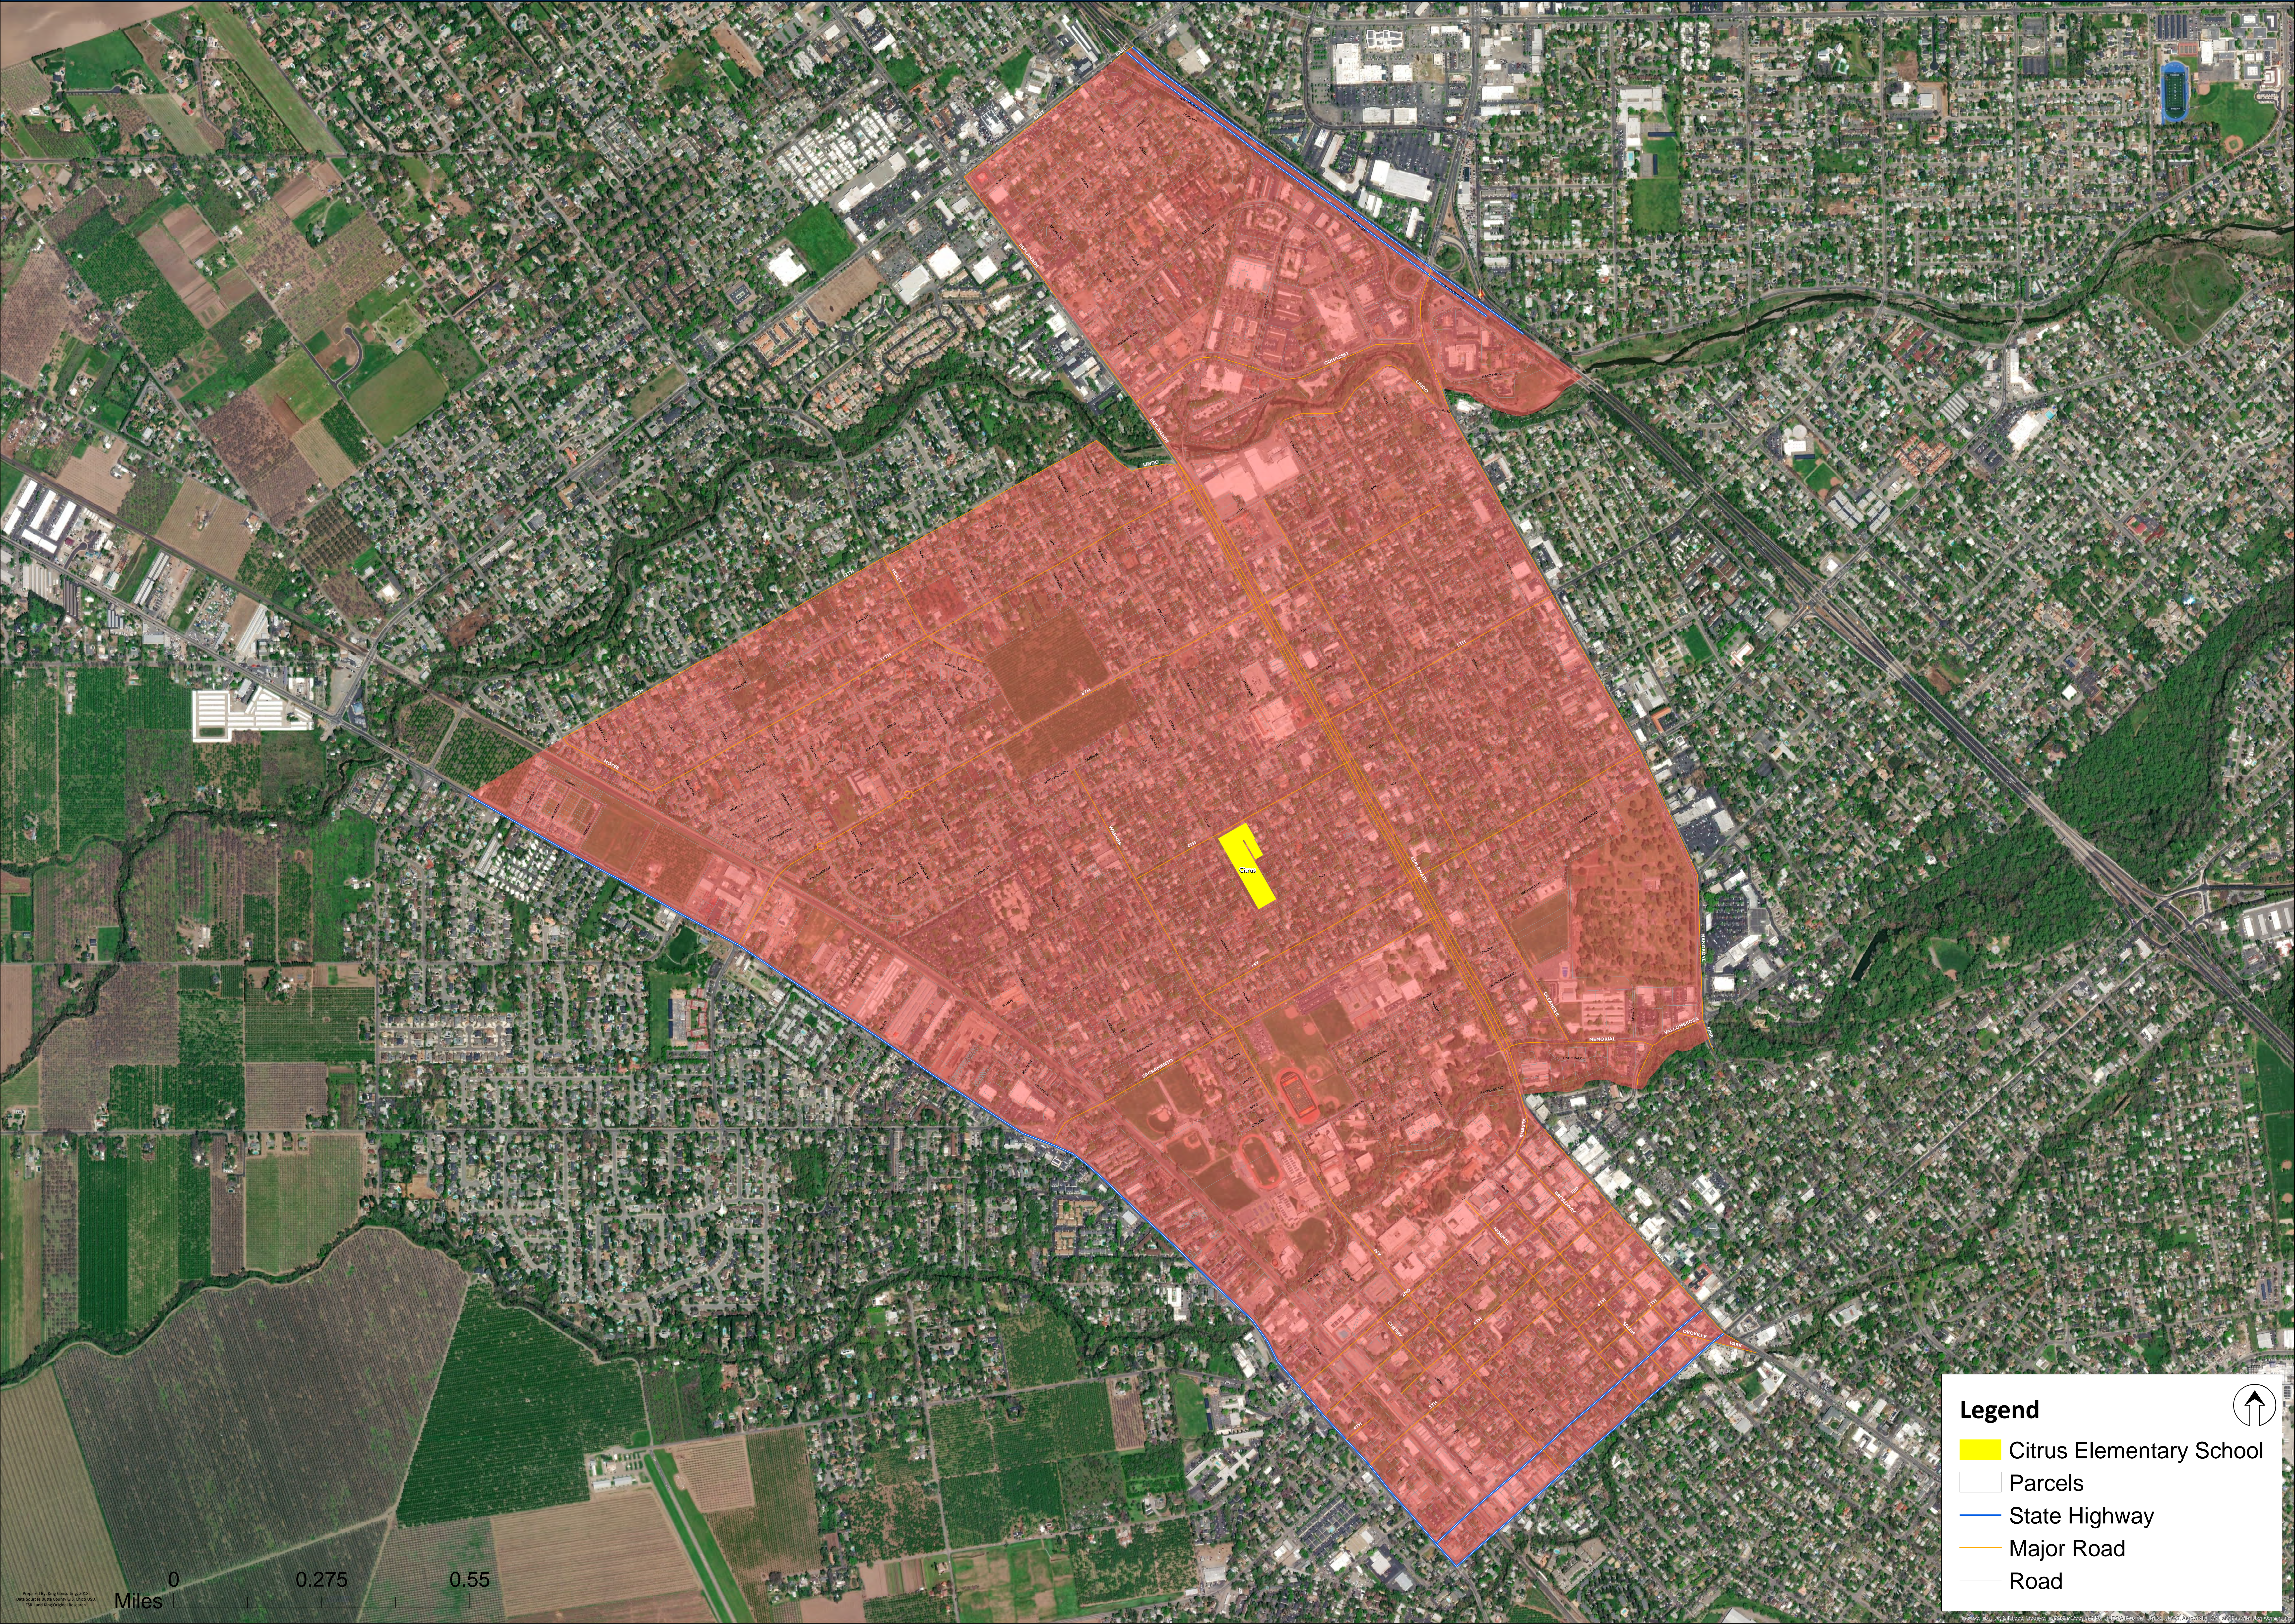

Citrus Elementary School Attendance Boundary

Chico Unified School District

Legend

-  Citrus Elementary School
-  Parcels
-  State Highway
-  Major Road
-  Road

Miles 0 0.275 0.55